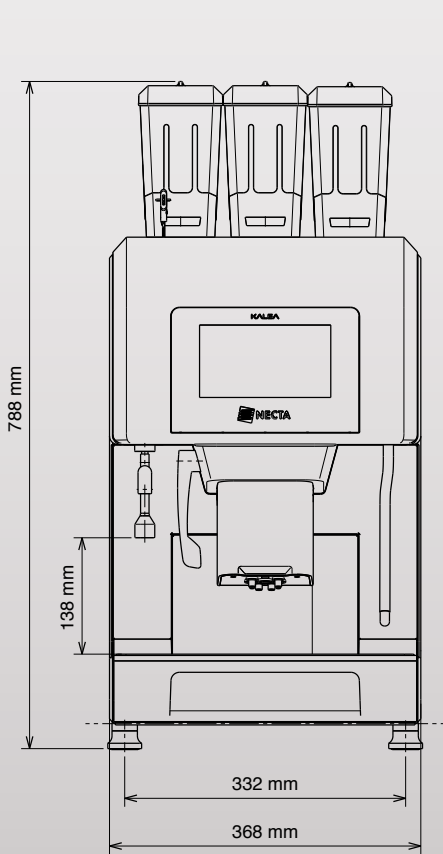

**KALEA PLUS
2 ES + 1 IN +
FRESH MILK**

- 16 g espresso brewer
- Independent hot water outlet
- Automatic milk frother
- 2 Boilers
- Steam wand available as standard (can be removed on request)
- 2 Coffee bean hoppers (1200 g each)
- 1 Soluble canister (1.5 L)
- Recommended daily output: 200 drinks

ACCESSORIES

- | | |
|--------|---|
| 962871 | Fridge (H 500 x W 290 x D 380 mm) |
| 962870 | Fridge with cup warmer (H 550 x W 290 x D 410 mm) |
| 951688 | Slim cup warmer with 3 shelves (H 646 x W 189 x D 400 mm) |
| 951684 | Wooden base cabinet (H 850 x W 700 x D 600 mm) |
| 962877 | Coffee waste discharge kit |
| 962961 | Milk system detergent (1 L) |
| 962969 | Water self feeding kit + 20L Tank |

APPROX. WEIGHT: 47 KG

ELECTRICAL CONFIGURATION: 230 / 240 V - 50 HZ

POWER: 3000 W

Evoca S.p.A. reserves the right to alter specifications without notice.

Evoca UK Ltd
 Prime Point, First Avenue
 Pensnett Trading Estate
 Kingswinford
 DY6 7TJ
 Ph +44 01902 355000