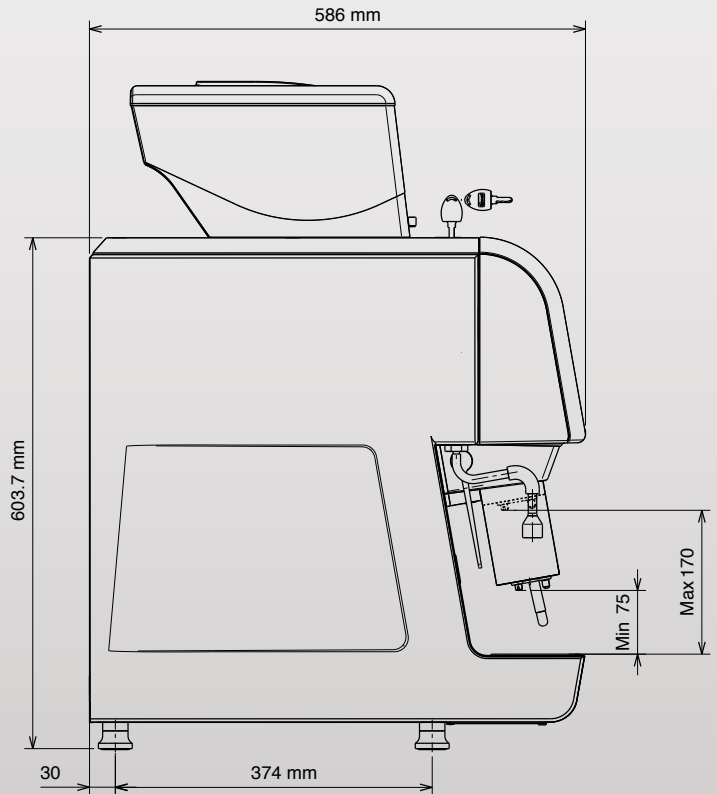

**KALEA PLUS
2 ES + 1 IN +
FRESH MILK**

- 16 g espresso brewer
- Independent hot water outlet
- Automatic milk frother
- 2 Boilers
- Steam wand available as standard (can be removed on request)
- 2 Coffee bean hoppers (1200 g each)
- 1 Soluble canister (1.5 L)
- Recommended daily output: 200 drinks

ACCESSORIES

- | | |
|--------|---|
| 962871 | Fridge (H 500 x W 290 x D 380 mm) |
| 962870 | Fridge with cup warmer (H 550 x W 290 x D 410 mm) |
| 951688 | Slim cup warmer with 3 shelves (H 646 x W 189 x D 400 mm) |
| 951684 | Wooden base cabinet (H 850 x W 700 x D 600 mm) |
| 962877 | Coffee waste discharge kit |
| 962961 | Milk system detergent (1 L) |
| 962969 | Water self feeding kit + 20L Tank |

APPROX. WEIGHT: 47 KG

ELECTRICAL CONFIGURATION: 230 / 240 V - 50 HZ

POWER: 3000 W

Evoca S.p.A. reserves the right to alter specifications without notice.

Evoca UK Ltd
 Prime Point, First Avenue
 Pensnett Trading Estate
 Kingswinford
 DY6 7TJ
 Ph +44 01902 355000